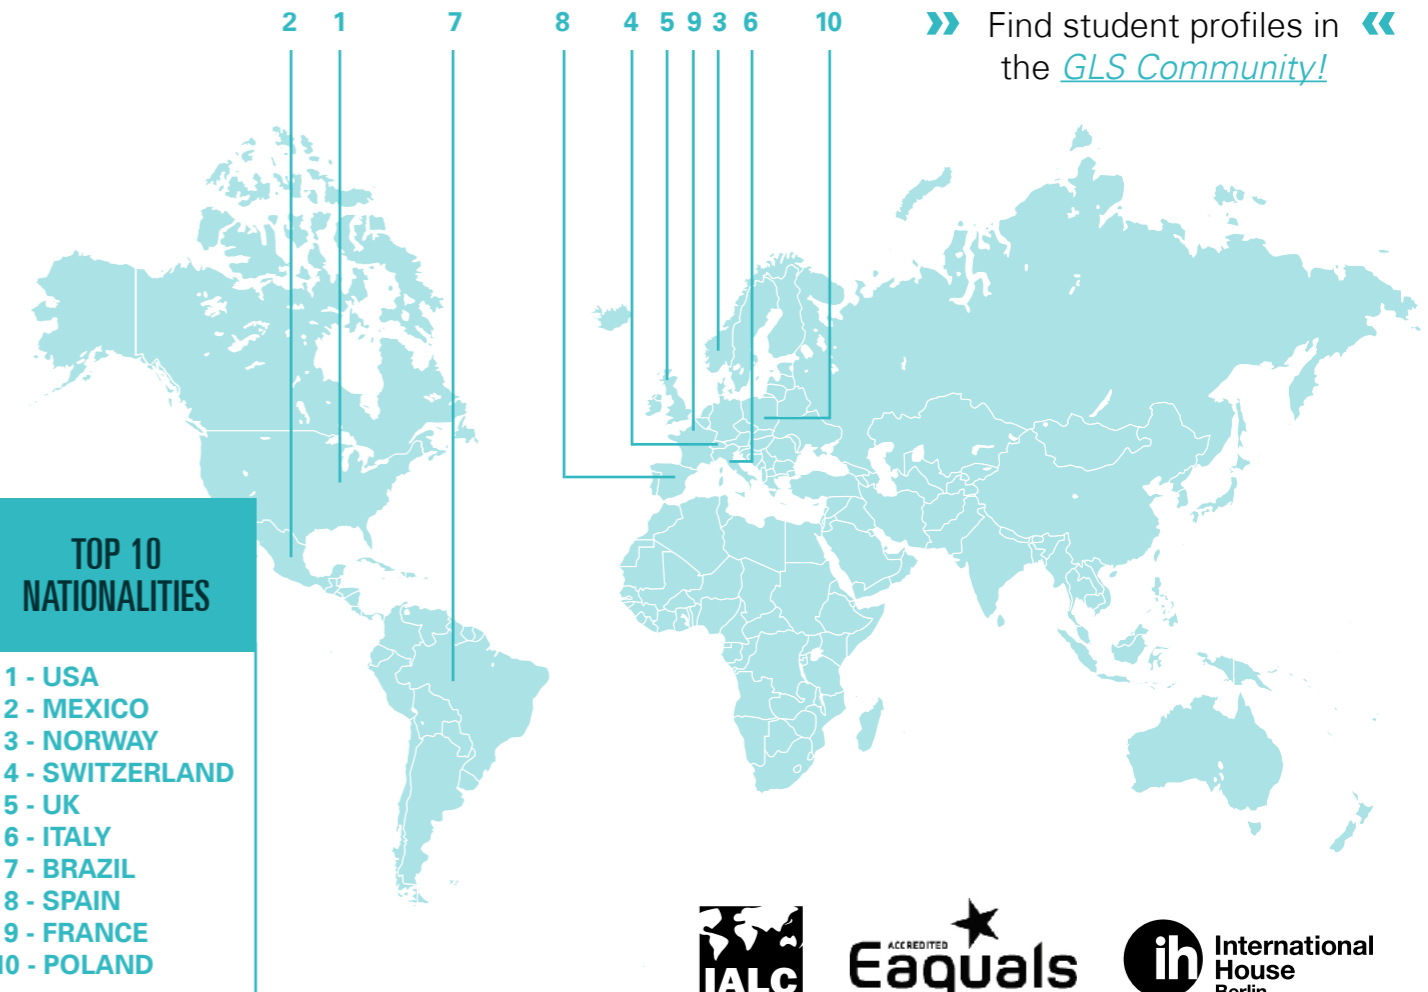

ABOUT

GLS EST. 1983

What began as a one woman show in 1983, is now a company with 170 employees and annually more than 5000 students from all over the world. [Learn more](#)

Barbara Jaeschke (center) who founded GLS in 1983, is directing it till today - together with her daughters Dr. Verena Jaeschke (left) and Dr. Reemda Jaeschke (right).

STUDENT AGES & NATIONALITIES

GLS has on average 300 students on campus at a time - in summer even up to 600 - aged from 18 to 80. Company clients include [Rolls Royce](#), [Fendi](#) and [Amnesty International](#).

STUDENT AGES

GLS PORTFOLIO

FOR ADULTS

German courses (Berlin & online)

Internships in Berlin

University Pathway Germany

FOR JUNIORS

Summer Camps (Berlin & Munich)

High School stays in Germany

WHY GLS – UNIQUE SELLING POINTS

- » The only language school in Germany with a 5* campus
- » Accommodation on site (72 hotel rooms, 50 apartments)
- » Prime *location in the center of Berlin*
- » Cool neighbourhood
- » 5 time winner of the STAR SCHOOL GERMANY award
- » Courses start every Monday
- » Test center for TestDaF and telc German
- » Small groups, fast progress