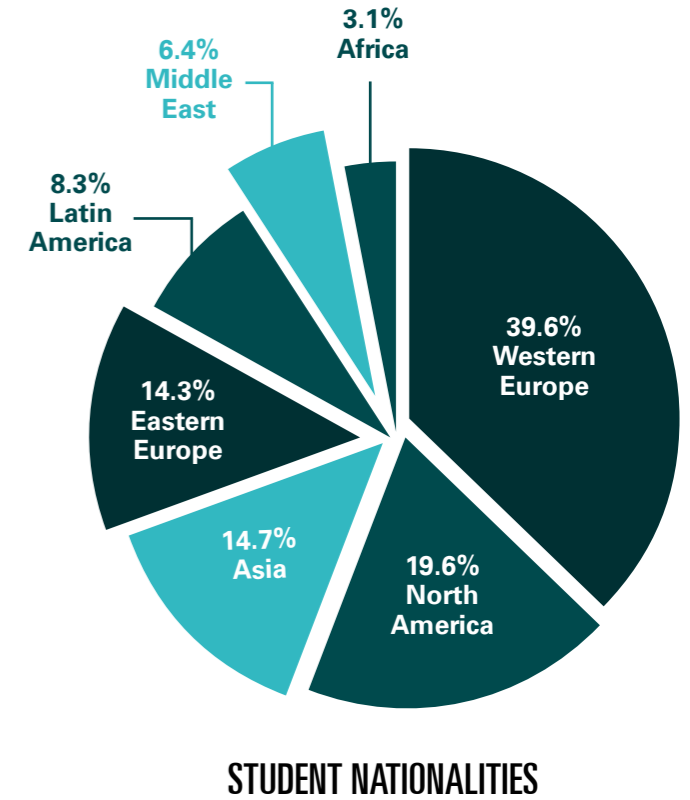

STUDENT AGES