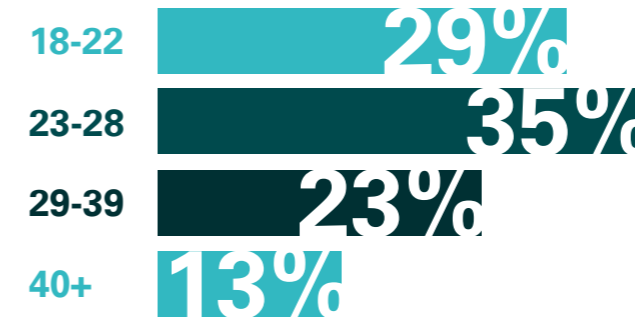

STUDENT AGES