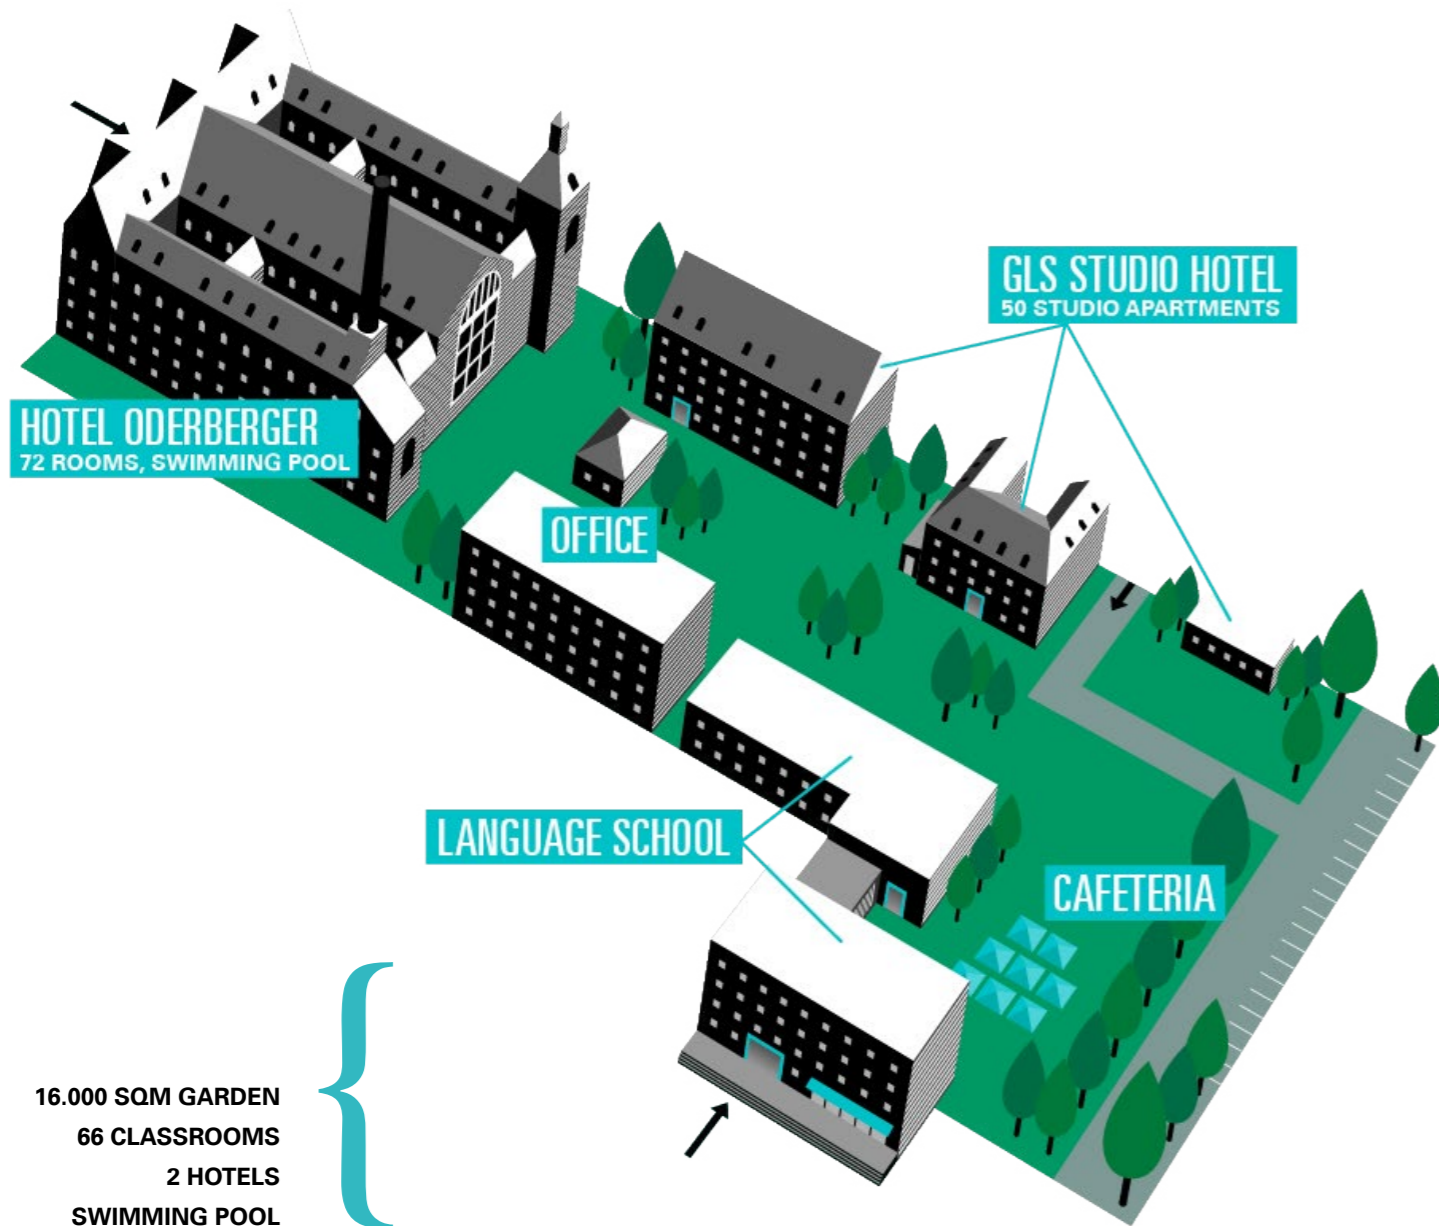

High School stays in Germany

WHY GLS – UNIQUE SELLING POINTS

- » The only language school in Germany with a 5* campus
- » Accommodation on site (72 hotel rooms, 50 apartments)
- » Prime *location in the center of Berlin*
- » Cool neighbourhood
- » 5 time winner of the STAR SCHOOL GERMANY award
- » Courses start every Monday
- » Test center for TestDaF and telc German
- » Small groups, fast progress

5* FACILITIES

GLS CAMPUS BERLIN

The GLS Campus is a green oasis in the very center of Berlin. It's architecture reflects *Berlin history* and the facilities are unique in Germany.

A historical photo of Hotel Oderberger: built in 1902 and a Berlin landmark under monument protection.