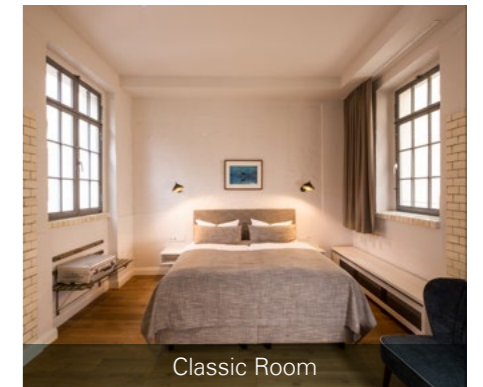

5* FACILITIES

ACCOMMODATION ON CAMPUS

GLS offers housing both on and *off campus*. There are 2 options on campus: a Studio Hotel with 50 apartments and Hotel Oderberger with 72 rooms.

THE STUDIO HOTEL

50 APARTMENTS
KITCHEN, BATHROOM, WIFI
BOOKABLE SINGLE
DOUBLE
SHARED DOUBLE

[read more](#)

BOUTIQUE HOTEL ODERBERGER

72 HOTEL ROOMS
HISTORIC SWIMMING POOL
3 ROOM CATEGORIES
CLASSIC ROOMS
TOWER APARTMENTS
ROOFTOP MAISONNETTES

[read more](#)

[visit our pool in video](#)